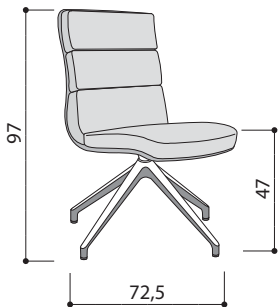

BASE ALLUMINIO (SU PIEDINI)
ALUMINIUM BASE (ON FEET)
BASE ALUMINIUM (SUR PIEDS)
"ALC4"

140 267 (*) R1	€	520,00	549,00	560,00	570,00	589,00	634,00

- SCHIENALE MEDIO
- BASE PIRAMIDALE
- MEDIUM BACKREST
- PYRAMIDAL BASE
- DOSSIER MOYEN
- BASE PYRAMIDALE

KG 20   **M³** 0,399   **COLLI / pkg** 1