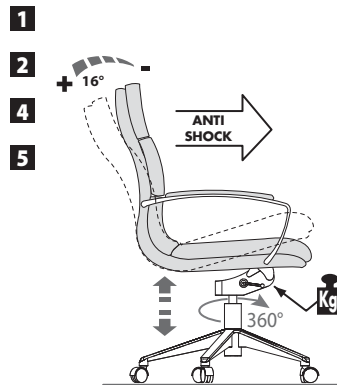

### GOL

GAS OSCILLANTE LIBERO  
PNEUMATIC HEIGHT ADJUSTMENT AND UNLOCKED  
TILTING MECHANISM  
GAZ OSCILLANT LIBRE (NON-BLOCCAGE)

### GOA

GAS OSCILLANTE A FULCRO AVANZATO  
PNEUMATIC HEIGHT ADJUSTMENT AND TILT MECHANISM  
WITH FORWARD PIVOT POINT  
GAZ OSCILLANT AVEC COEUR AVANCÉ

### R1

GIREVOLE 360°  
360° SWIVEL  
PIVOTANT 360°