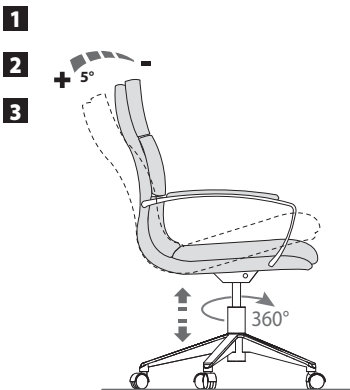

### GOL

GAS OSCILLANTE LIBERO  
PNEUMATIC HEIGHT ADJUSTMENT AND UNLOCKED  
TILTING MECHANISM  
GAZ OSCILLANT LIBRE (NON-BLOCCAGE)

### R1

GIREVOLE 360°  
360° SWIVEL  
PIVOTANT 360°