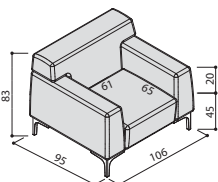

JERA

LOUNGE
LOUNGE
LOUNGE

CODE	Cat. RIVESTIMENTO SEDILE E SCHIENALE COVERING SEAT AND BACKREST REVETEMENT ASSISE ET DOSSIER					
	B	D	E	F	G	H
	ECO-PELLE	MELANGE	LANA CRAZY by Flukso	TAYLOR F.R. by Flukso	GO CHECK by Gabriel	PELLE

- DIVANO 2 POSTI "LARGE"
- 2 LARGE SEATS SOFA
- SOFA 2 PLACES "GRAND"

135 041 (*)	€	1.311,00	1.439,00	1.487,00	1.535,00	1.615,00	2.429,00

KG 68 M³ 1,340 COLLI / pkg 1

L.61

- CUSCINO POGGIARENI
- LUMBAR CUSHION
- COUSSIN SUPPORT LOMBAIRE