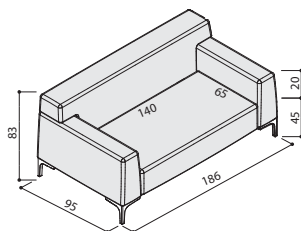

PIEDINI CROMATI
CHROME FEET
PIEDS CHROMES

- DIVANO 2 POSTI "LARGE"
- 2 LARGE SEATS SOFA
- SOFA 2 PLACES "GRAND"

135 041 (*)	€	1.311,00	1.439,00	1.487,00	1.535,00	1.615,00	2.429,00

KG 68 M³ 1,340 COLLI / pkg 1